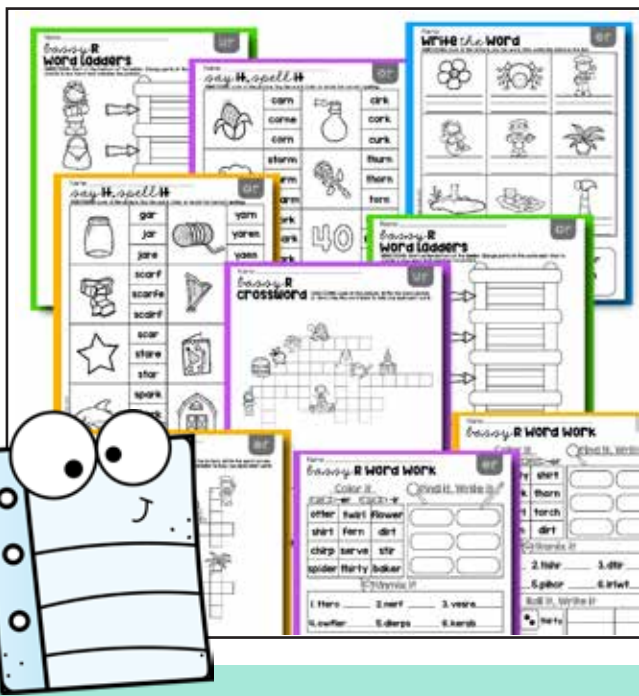

9 = GREEN

17 = ORANGE

1 = BLUE

12 = PINK

19 = PURPLE

Subtraction within 20
CCSS 2.OA.B.2

Unlock Unlimited Downloads

Must Have Worksheets for **Less Than** Your Morning Coffee