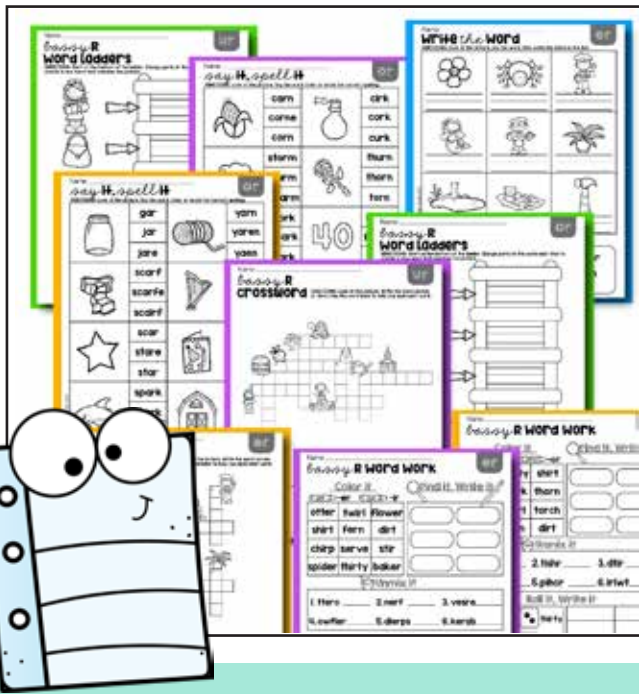

Fractions *templates*

hands on lessons

cut out for puzzles

math manipulatives

© Rhoda Design Studio 2024

Unlock Unlimited Downloads

Must Have Worksheets for **Less Than** Your Morning Coffee

Join thousands of educators differentiating their instruction, working smarter, and saving big!

YES! I WANT UNLIMITED DOWNLOADS!

WHY A **FILING CABINET?**

The Filing Cabinet is a membership that includes EVERYTHING I have ever made for TPT and everything I still plan to make (plus some exclusives).

thousands of members are downloading:

- ✔ RIT Based Worksheets
- ✔ Printables
- ✔ Spiral Reviews
- ✔ Interventions
- ✔ Reading Passages
- ✔ Seasonal Activities
- ✔ Anchor Charts
- ✔ Decor

and SO much more!